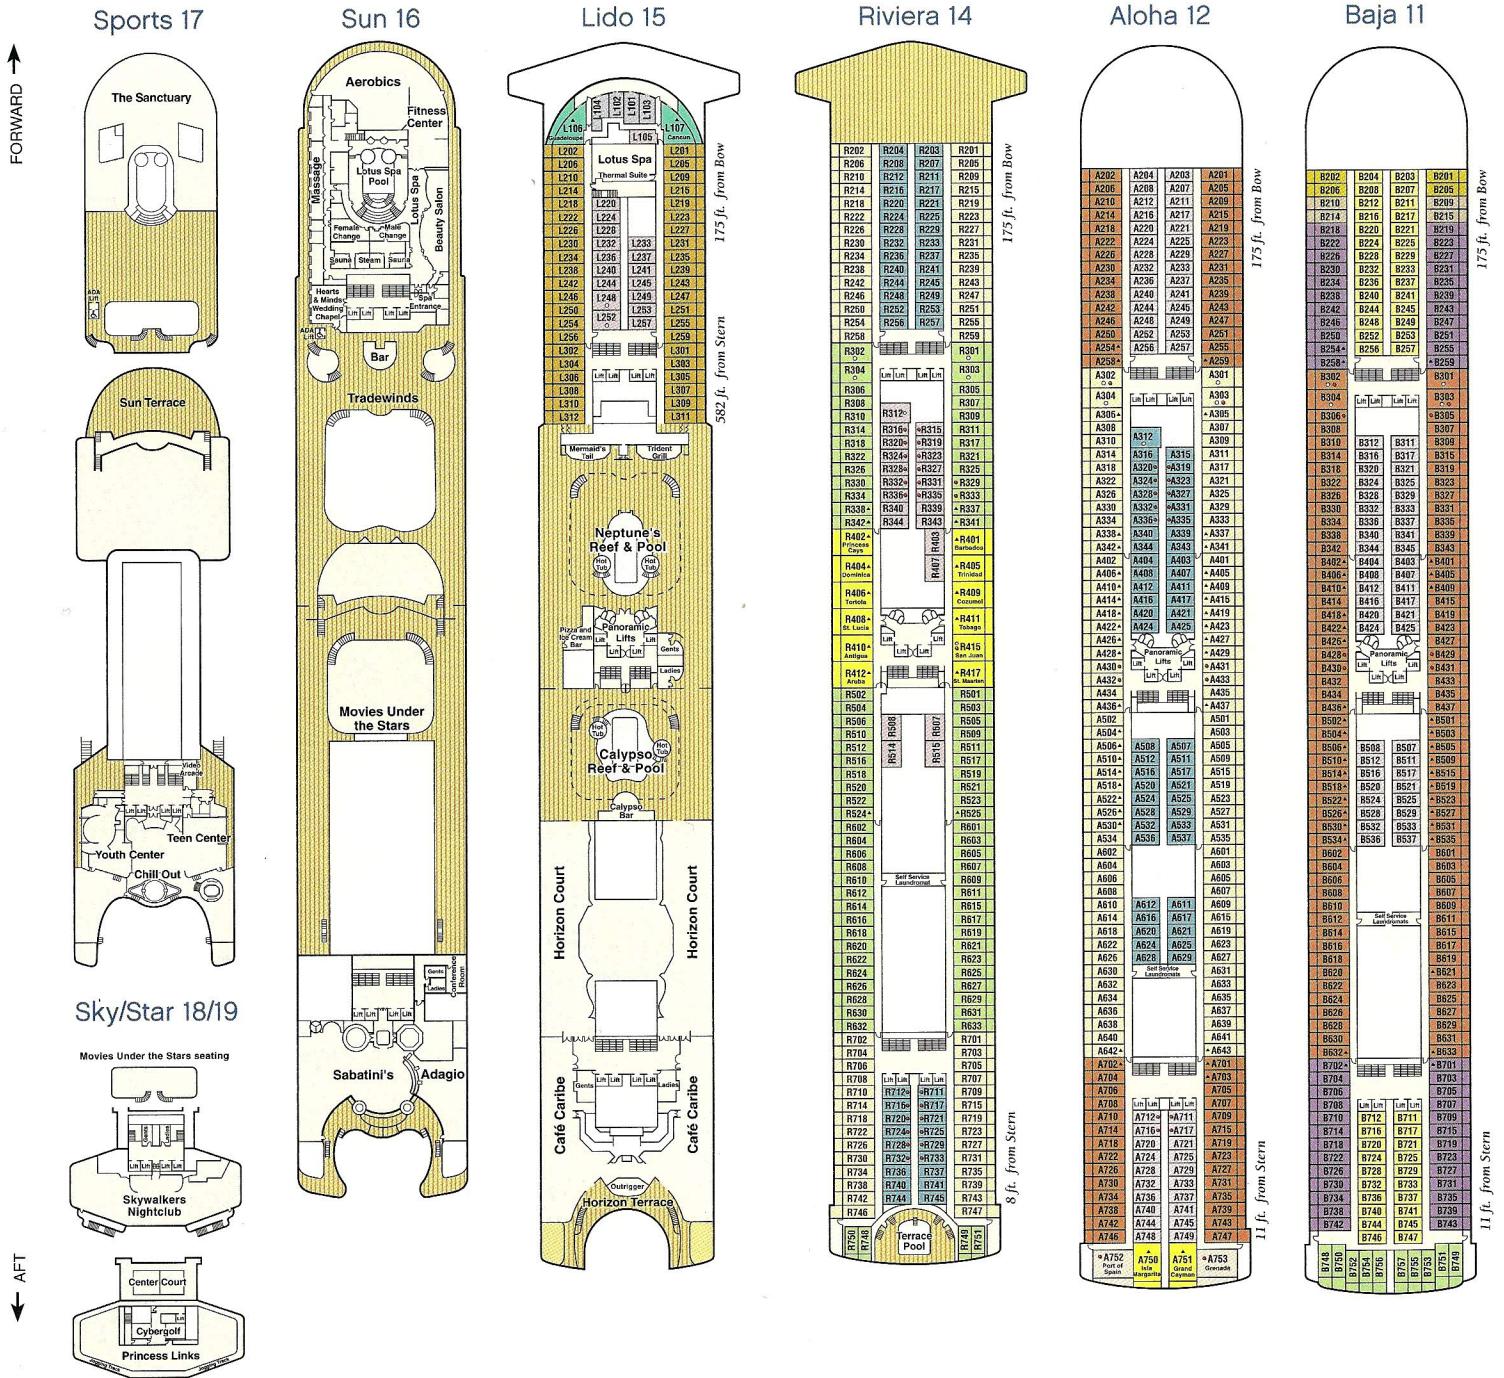

Caribbean Princess® Crown Princess® Emerald Princess® Ruby Princess®

Passenger Capacity: 3,080
 Length: 952 ft
 Gross Tonnage: 113,000
 Inaugural Cruise: April 3, 2004
 Christened by: Jill Whealan ("Vicks" from "The Love Boat"), April 2, 2004

Passenger Capacity: 3,080
 Length: 952 ft
 Gross Tonnage: 113,000
 Inaugural Cruise: June 14, 2006
 Christened by: Martha Stewart (TV personality & entrepreneur), June 14, 2006

Passenger Capacity: 3,080
 Length: 952 ft
 Gross Tonnage: 113,000
 Inaugural Cruise: April 11, 2007
 Christened by: Florence Henderson & Susan Olsen (From "The Brady Bunch"), Erin Moran & Marion Ross (From "Happy Days"), May 13, 2007

Passenger Capacity: 3,080
 Length: 952 ft
 Gross Tonnage: 113,000
 Inaugural Cruise: November 8, 2008
 Christened by: Trista and Ryan Sutter (From "The Bachelorette"), November 6, 2008

← AFT

FORWARD →

↑ FORWARD