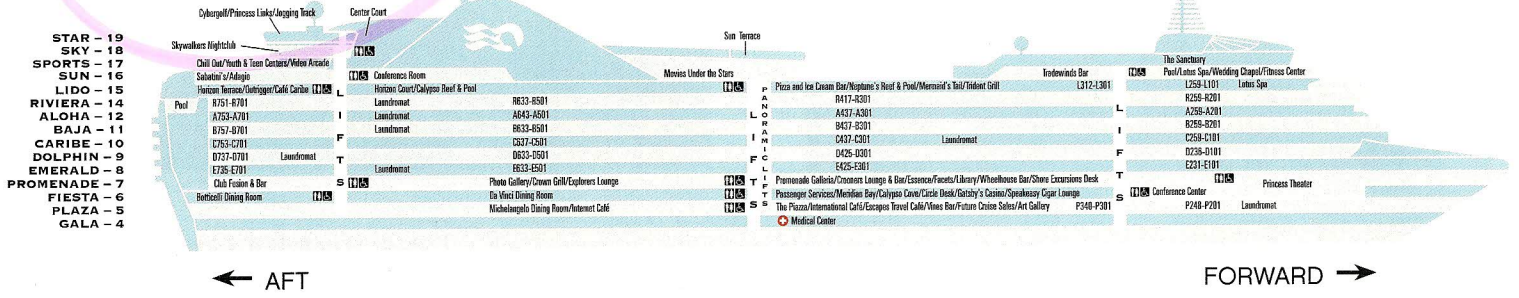

Caribbean Princess® Crown Princess® Emerald Princess® Ruby Princess®

Passenger Capacity: 3,080
 Length: 952 ft
 Gross Tonnage: 113,000
 Inaugural Cruise: April 3, 2004
 Christened by: Jill Whealan ("Vicks" from "The Love Boat"), April 2, 2004

Passenger Capacity: 3,080
 Length: 952 ft
 Gross Tonnage: 113,000
 Inaugural Cruise: June 14, 2006
 Christened by: Martha Stewart (TV personality & entrepreneur), June 14, 2006

Passenger Capacity: 3,080
 Length: 952 ft
 Gross Tonnage: 113,000
 Inaugural Cruise: April 11, 2007
 Christened by: Florence Henderson & Susan Olsen (From "The Brady Bunch"), Erin Moran & Marion Ross (From "Happy Days"), May 13, 2007

Passenger Capacity: 3,080
 Length: 952 ft
 Gross Tonnage: 113,000
 Inaugural Cruise: November 8, 2008
 Christened by: Trista and Ryan Sutter (From "The Bachelorette"), November 6, 2008

← AFT

FORWARD →

↑ FORWARD